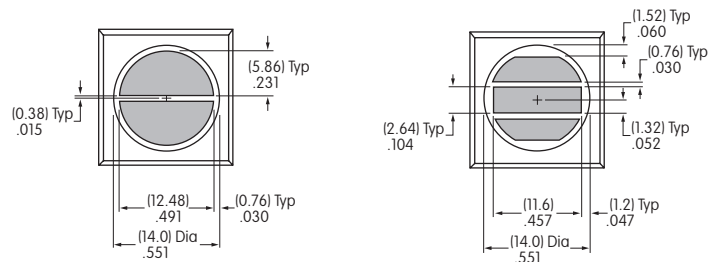

JF Series Legend Instructions

Note: All gray areas represent printable surfaces.

Round Housing

Round Actuator

Note max. space available for 1, 2 or 3 line legends. These dimensions must be considered when choosing font style and size for round actuator.*

Square Housing

Square Actuator

1 line max. height .491"
2 lines max. height .231"
3 lines max. height .144"
Max. width .491"

Square Housing

Round Actuator

Note max. space available for 1, 2 or 3 line legends. These dimensions must be considered when choosing font style and size for round actuator.*

Square Housing

Sculptured Actuator

1 line max. height .196"
Max. width .378"

Square Housing

Piano Actuator

1 line max. height .491"
2 lines max. height .231"
3 lines max. height .144"
Max. width .491"

*Factory assistance available.