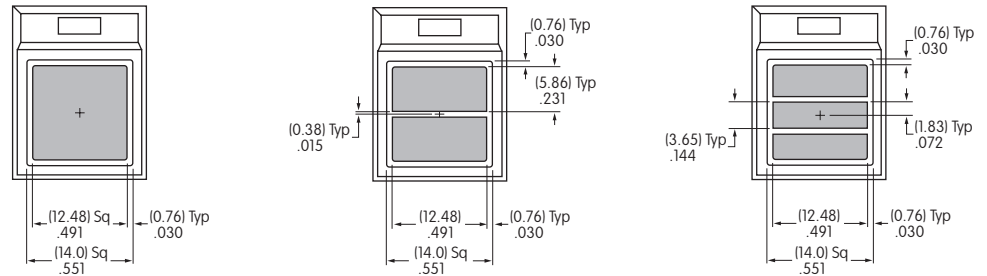

Note: All gray areas represent printable surfaces.

Spot Illumination

Square Actuator

1 line max. height .491"
2 lines max. height .231"
3 lines max. height .144"
Max. width .491"