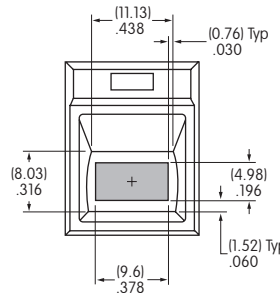

Spot Illumination

Sculptured Actuator

1 line max. height .196"
Max. width .378"