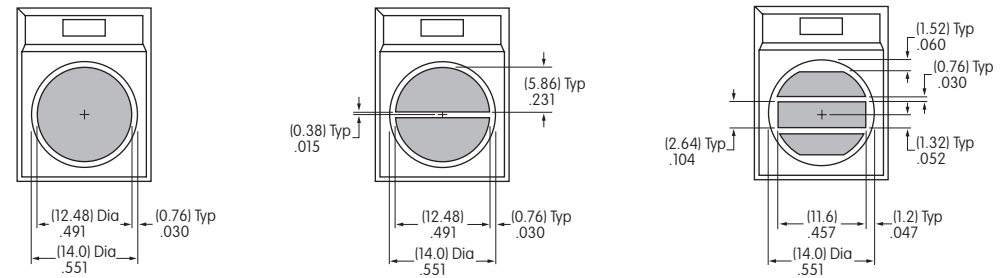

Spot Illumination

Round Actuator

Note max. space available for 1, 2 or 3 line legends. These dimensions must be considered when choosing font style and size for round actuator.*

*Factory assistance available.