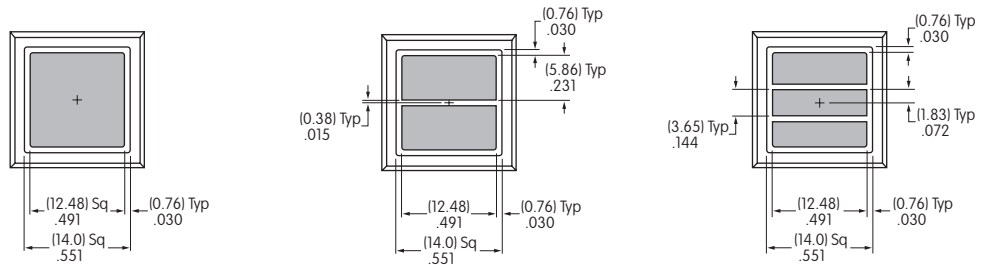

#### Square Actuator

1 line max. height .491"  
 2 lines max. height .231"  
 3 lines max. height .144"  
 Max. width .491"