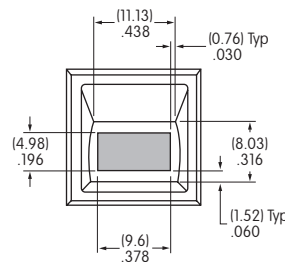

Square Housing

Sculptured Actuator

1 line max. height .196"
Max. width .378"