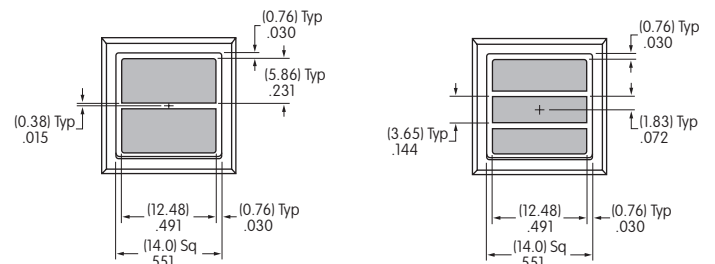

Square Housing

Piano Actuator

1 line max. height .491"
2 lines max. height .231"
3 lines max. height .144"
Max. width .491"

*Factory assistance available.